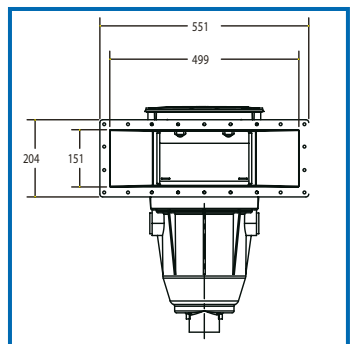

Features include:

- Lock down leaf basket and vacuum plate - holds the leaf basket and vacuum plate firm
- Large capacity basket – 5.9 litres, over double the size of conventional skimmers
- 2 x 50mm bottom suction ports – less water flow restrictions
- 2 x 40mm side ports – ideal for wall mount cleaners
- New child resistant safety lid – prevents child accidents
- Deeper body style – less chance of running pumping equipment dry.
- Built in overflow drain port to assist the prevention of flooding, during heavy rain.

Model	Maximum Surface Area	Suction Port (mm)	Opening (mm)	Basket Capacity (litres)	Total Height (mm)	Total Depth (mm)	Unit Weight (kg)
Supaskimmer	75 m ²	2x50	247x152	5.9	580	500	7
Supaskimmer Widemouth	75 m ²	2x50	551x152	5.9	580	500	10