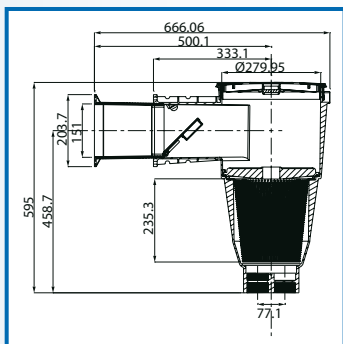

Features include:

- Lock down leaf basket and vacuum plate - holds the leaf basket and vacuum plate firm
- Large capacity basket – 5.9 litres, over double the size of conventional skimmers
- 2 x 50mm bottom suction ports – less water flow restrictions
- 2 x 40mm side ports – ideal for wall mount cleaners
- New child resistant safety lid – prevents child accidents
- Deeper body style – less chance of running pumping equipment dry.
- Built in overflow drain port to assist the prevention of flooding, during heavy rain.

Model	Maximum Surface Area	Suction Port (mm)	Opening (mm)	Basket Capacity (litres)	Total Height (mm)	Total Depth (mm)	Unit Weight (kg)
Supaskimmer	75 m ²	2x50	247x152	5.9	580	500	7
Supaskimmer Widemouth	75 m ²	2x50	551x152	5.9	580	500	10