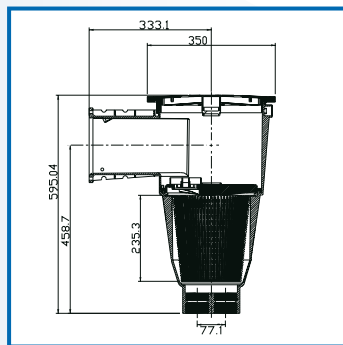

Features include:

- Lock down leaf basket and vacuum plate - holds the leaf basket and vacuum plate firm
- Large capacity basket – 5.9 litres, over double the size of conventional skimmers
- 2 x 50mm bottom suction ports – less water flow restrictions
- 2 x 40mm side ports – ideal for wall mount cleaners
- New child resistant safety lid – prevents child accidents
- Deeper body style – less chance of running pumping equipment dry.
- Built in overflow drain port to assist the prevention of flooding, during heavy rain.

Model	Maximum Surface Area	Suction Port (mm)	Opening (mm)	Basket Capacity (litres)	Total Height (mm)	Total Depth (mm)	Unit Weight (kg)
Supaskimmer	75 m ²	2x50	247x152	5.9	580	500	7
Supaskimmer Widemouth	75 m ²	2x50	551x152	5.9	580	500	10