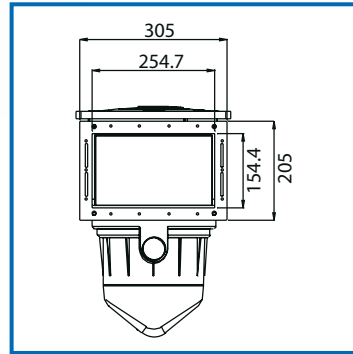

Model	Maximum Surface Area	Suction Port (mm)	Opening (mm)	Basket Capacity (litres)	Total Height (mm)	Total Depth (mm)	Unit Weight (kg)
Supaskimmer	75 m ²	2x50	247x152	5.9	580	500	7
Supaskimmer Widemouth	75 m ²	2x50	551x152	5.9	580	500	10

Model	Maximum Surface Area	Suction Port (mm)	Opening (mm)	Basket Capacity (litres)	Total Height (mm)	Total Depth (mm)	Unit Weight (kg)
S75	75 m ²	50	247x152	2.4	520	440	6

SP5000 Skimmer Box

The SP 5000 skimmer is a general purpose skimmer which can be used in concrete, fibreglass and above ground pool installations. The SP5000 is sized to minimise excavation and reduce concrete and steel requirements, whilst maintaining an optimum skimming action. A horizontal 50mm suction take-off reduces the suction lift demands on the pump, saving energy.

Model	Maximum Surface Area	Suction Port (mm)	Opening (mm)	Basket Capacity (litres)	Total Height (mm)	Total Depth (mm)	Unit Weight (kg)
SP5000	75 m ²	50mm	255x155	2.6	478.2	385	5

Skimmer Box Extension Ring