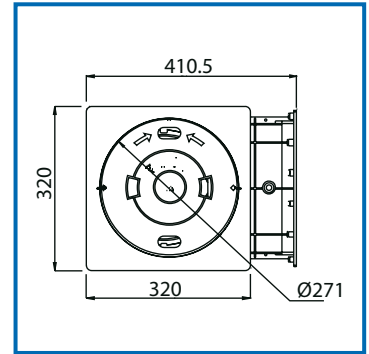

Model	Maximum Surface Area	Suction Port (mm)	Opening (mm)	Basket Capacity (litres)	Total Height (mm)	Total Depth (mm)	Unit Weight (kg)
Supaskimmer	75 m ²	2x50	247x152	5.9	580	500	7
Supaskimmer Widemouth	75 m ²	2x50	551x152	5.9	580	500	10

Model	Maximum Surface Area	Suction Port (mm)	Opening (mm)	Basket Capacity (litres)	Total Height (mm)	Total Depth (mm)	Unit Weight (kg)
S75	75 m ²	50	247x152	2.4	520	440	6

SP5000 Skimmer Box

The SP 5000 skimmer is a general purpose skimmer which can be used in concrete, fibreglass and above ground pool installations. The SP5000 is sized to minimise excavation and reduce concrete and steel requirements, whilst maintaining an optimum skimming action. A horizontal 50mm suction take-off reduces the suction lift demands on the pump, saving energy.

Model	Maximum Surface Area	Suction Port (mm)	Opening (mm)	Basket Capacity (litres)	Total Height (mm)	Total Depth (mm)	Unit Weight (kg)
SP5000	75 m ²	50mm	255x155	2.6	478.2	385	5

Skimmer Box Extension Ring