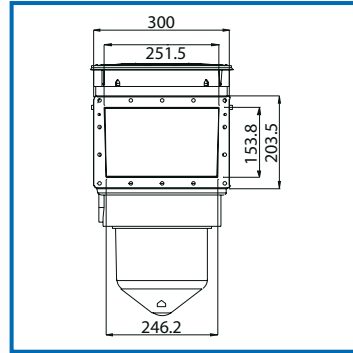

S75 Skimmer Box

The S75 skimmer is a general purpose skimmer which can be used in concrete, fibreglass and above ground pool installations. It has a built in overflow drain port to assist the prevention of flooding, during heavy rain. A horizontal 50mm suction take-off reduces the suction lift demands on the pump, saving energy.

Features include:

- Lock down leaf basket and vacuum plate - holds the leaf basket and vacuum plate firm
- Child safety lid lock down system – prevents child accidents
- Square and round deck lid configuration

Model	Maximum Surface Area	Suction Port (mm)	Opening (mm)	Basket Capacity (litres)	Total Height (mm)	Total Depth (mm)	Unit Weight (kg)
S75	75 m²	50	247x152	2.4	520	440	6

SP5000 Skimmer Box

The SP 5000 skimmer is a general purpose skimmer which can be used in concrete, fibreglass and above ground pool installations. The SP5000 is sized to minimise excavation and reduce concrete and steel requirements, whilst maintaining an optimum skimming action. A horizontal 50mm suction take-off reduces the suction lift demands on the pump, saving energy.