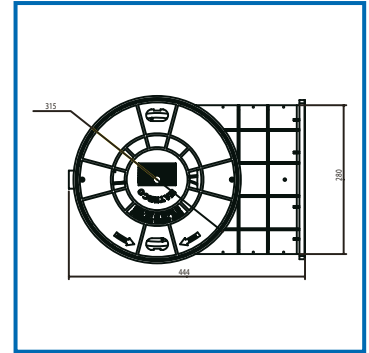

Features include:

- Lock down leaf basket and vacuum plate - holds the leaf basket and vacuum plate firm
- Large capacity basket – 5.9 litres, over double the size of conventional skimmers
- 2 x 50mm bottom suction ports – less water flow restrictions
- 2 x 40mm side ports – ideal for wall mount cleaners
- New child resistant safety lid – prevents child accidents
- Deeper body style – less chance of running pumping equipment dry.
- Built in overflow drain port to assist the prevention of flooding, during heavy rain.

Model	Maximum Surface Area	Suction Port (mm)	Opening (mm)	Basket Capacity (litres)	Total Height (mm)	Total Depth (mm)	Unit Weight (kg)
Supaskimmer	75 m ²	2x50	247x152	5.9	580	500	7
Supaskimmer Widemouth	75 m ²	2x50	551x152	5.9	580	500	10

S75 Skimmer Box

The S75 skimmer is a general purpose skimmer which can be used in concrete, fibreglass and above ground pool installations. It has a built in overflow drain port to assist the prevention of flooding, during heavy rain. A horizontal 50mm suction take-off reduces the suction lift demands on the pump, saving energy.

Model	Maximum Surface Area	Suction Port (mm)	Opening (mm)	Basket Capacity (litres)	Total Height (mm)	Total Depth (mm)	Unit Weight (kg)
S75	75 m ²	50	247x152	2.4	520	440	6

SP5000 Skimmer Box

The SP 5000 skimmer is a general purpose skimmer which can be used in concrete, fibreglass and above ground pool installations. The SP5000 is sized to minimise excavation and reduce concrete and steel requirements, whilst maintaining an optimum skimming action. A horizontal 50mm suction take-off reduces the suction lift demands on the pump, saving energy.