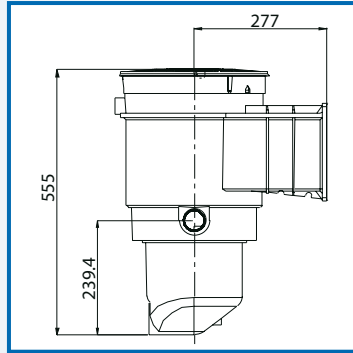

S75 Skimmer Box

The S75 skimmer is a general purpose skimmer which can be used in concrete, fibreglass and above ground pool installations. It has a built in overflow drain port to assist the prevention of flooding, during heavy rain. A horizontal 50mm suction take-off reduces the suction lift demands on the pump, saving energy.

Features include:

- Lock down leaf basket and vacuum plate - holds the leaf basket and vacuum plate firm
- Child safety lid lock down system – prevents child accidents
- Square and round deck lid configuration

Model	Maximum Surface Area	Suction Port (mm)	Opening (mm)	Basket Capacity (litres)	Total Height (mm)	Total Depth (mm)	Unit Weight (kg)
S75	75 m²	50	247x152	2.4	520	440	6

SP5000 Skimmer Box

The SP 5000 skimmer is a general purpose skimmer which can be used in concrete, fibreglass and above ground pool installations. The SP5000 is sized to minimise excavation and reduce concrete and steel requirements, whilst maintaining an optimum skimming action. A horizontal 50mm suction take-off reduces the suction lift demands on the pump, saving energy.