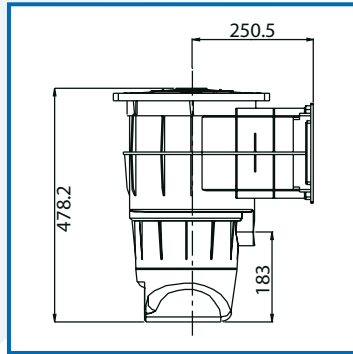

Model	Maximum Surface Area	Suction Port (mm)	Opening (mm)	Basket Capacity (litres)	Total Height (mm)	Total Depth (mm)	Unit Weight (kg)
Supaskimmer	75 m ²	2x50	247x152	5.9	580	500	7
Supaskimmer Widemouth	75 m ²	2x50	551x152	5.9	580	500	10

Model	Maximum Surface Area	Suction Port (mm)	Opening (mm)	Basket Capacity (litres)	Total Height (mm)	Total Depth (mm)	Unit Weight (kg)
S75	75 m ²	50	247x152	2.4	520	440	6

SP5000 Skimmer Box

The SP 5000 skimmer is a general purpose skimmer which can be used in concrete, fibreglass and above ground pool installations. The SP5000 is sized to minimise excavation and reduce concrete and steel requirements, whilst maintaining an optimum skimming action. A horizontal 50mm suction take-off reduces the suction lift demands on the pump, saving energy.

Model	Maximum Surface Area	Suction Port (mm)	Opening (mm)	Basket Capacity (litres)	Total Height (mm)	Total Depth (mm)	Unit Weight (kg)
SP5000	75 m ²	50mm	255x155	2.6	478.2	385	5

Skimmer Box Extension Ring