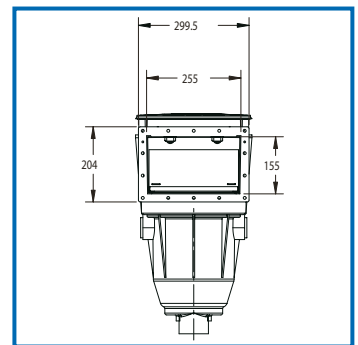

Features include:

- Lock down leaf basket and vacuum plate - holds the leaf basket and vacuum plate firm
- Large capacity basket – 5.9 litres, over double the size of conventional skimmers
- 2 x 50mm bottom suction ports – less water flow restrictions
- 2 x 40mm side ports – ideal for wall mount cleaners
- New child resistant safety lid – prevents child accidents
- Deeper body style – less chance of running pumping equipment dry.
- Built in overflow drain port to assist the prevention of flooding, during heavy rain.

Model	Maximum Surface Area	Suction Port (mm)	Opening (mm)	Basket Capacity (litres)	Total Height (mm)	Total Depth (mm)	Unit Weight (kg)
Supaskimmer	75 m ²	2x50	247x152	5.9	580	500	7
Supaskimmer Widemouth	75 m ²	2x50	551x152	5.9	580	500	10