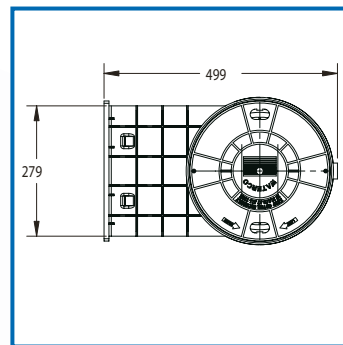

Model	Maximum Surface Area	Suction Port (mm)	Opening (mm)	Basket Capacity (litres)	Total Height (mm)	Total Depth (mm)	Unit Weight (kg)
Supaskimmer	75 m ²	2x50	247x152	5.9	580	500	7
Supaskimmer Widemouth	75 m ²	2x50	551x152	5.9	580	500	10

Model	Maximum Surface Area	Suction Port (mm)	Opening (mm)	Basket Capacity (litres)	Total Height (mm)	Total Depth (mm)	Unit Weight (kg)
SP5000	75 m ²	50mm	255x155	2.6	478.2	385	5

Skimmer Box Extension Ring