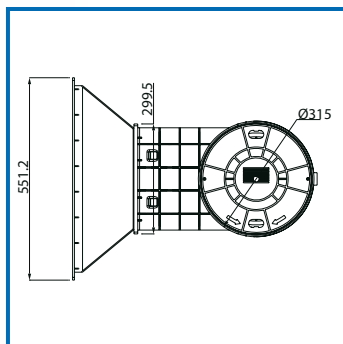

Model	Maximum Surface Area	Suction Port (mm)	Opening (mm)	Basket Capacity (litres)	Total Height (mm)	Total Depth (mm)	Unit Weight (kg)
Supaskimmer	75 m ²	2x50	247x152	5.9	580	500	7
Supaskimmer Widemouth	75 m ²	2x50	551x152	5.9	580	500	10

Model	Maximum Surface Area	Suction Port (mm)	Opening (mm)	Basket Capacity (litres)	Total Height (mm)	Total Depth (mm)	Unit Weight (kg)
SP5000	75 m ²	50mm	255x155	2.6	478.2	385	5

Skimmer Box Extension Ring